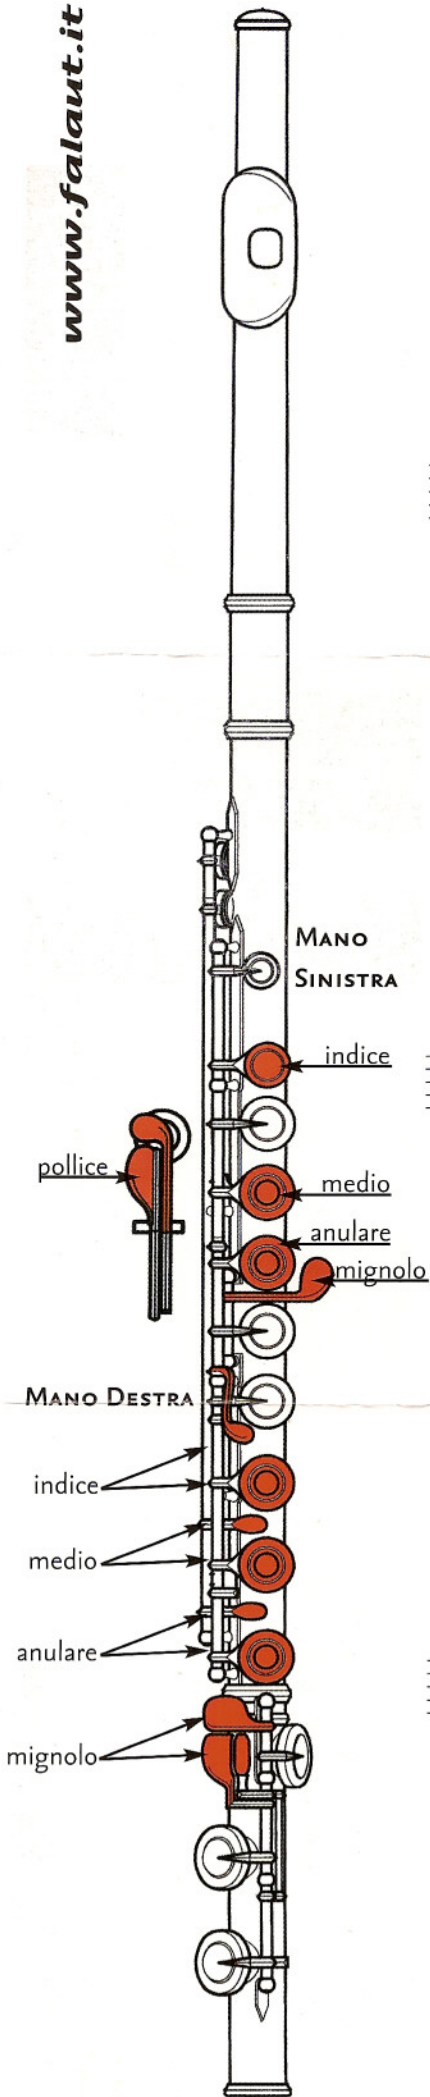

falaut

La Rivista dei flautisti italiani

Falaut - Corso Umberto I 221/F - 80058 Torre Annunziata (NA) - Italia
telefax 081 8628181 e-mail: falaut@falaut.it

Tavola delle posizioni

The diagram consists of three rows of musical notation and corresponding flute diagrams. Each row represents a different fingering system. The first row shows a sequence of notes on a treble clef staff, with the first two notes being whole notes and the rest being half notes. The second row shows a similar sequence, but with some notes marked with a sharp sign. The third row shows a sequence of notes, some marked with a sharp sign, and some with a double bar line. Below each row of notation are ten small diagrams of a flute, with red dots indicating which keys are pressed for each note in the sequence.